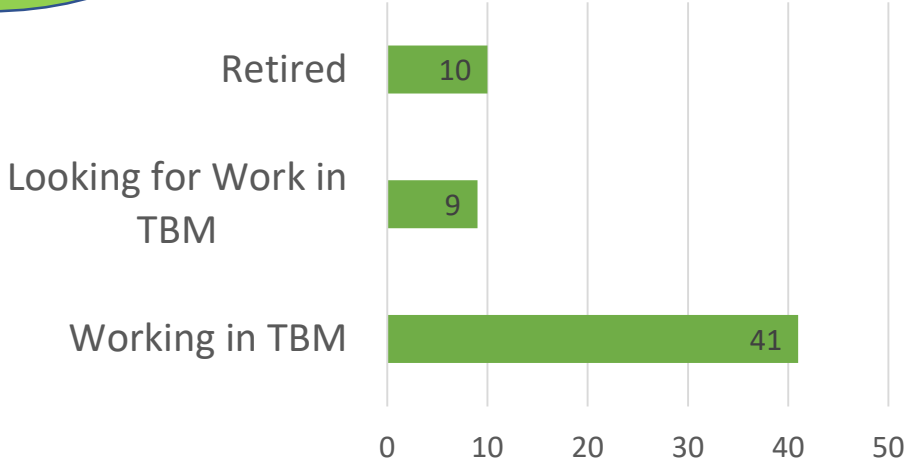

Registrant Profile

Currently 71 people registered

Current Location of Registrants

- Town of Blue Mountains
- Adjacent Municipalities
- Greater Toronto Area

Work Status

Household