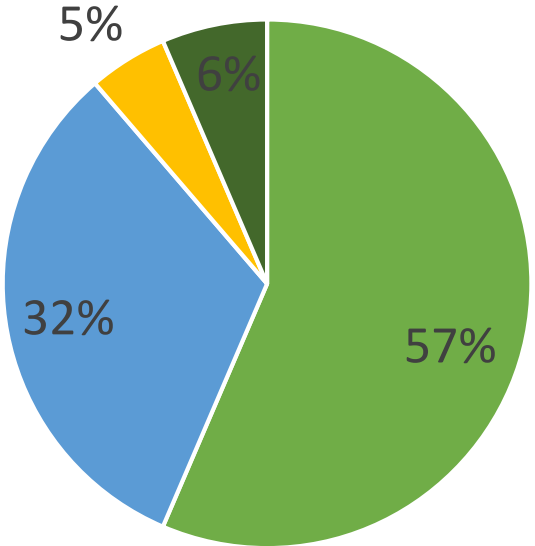

Registrant Profile

Currently 71 people registered

Current Location of Registrants

- Town of Blue Mountains
- Adjacent Municipalities
- Greater Toronto Area

Work Status

Household